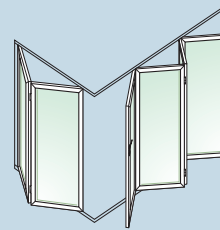

Solid stainless steel lever handle - comes with separate escutcheon (Style 303/280)

corner door options...

With our corner doors, you've got even more flexibility to pick and choose from a wealth of bi-fold options. Traditional corner or bay window style, they're guaranteed to bring a new slant to your favourite room.

3 and 1
door option

2 and 5
door option

2 and 3
door option

3 and 5
door option

1 and 3
door option

3 and 3
door option

1 and 4
door option

Bay 3 and 3