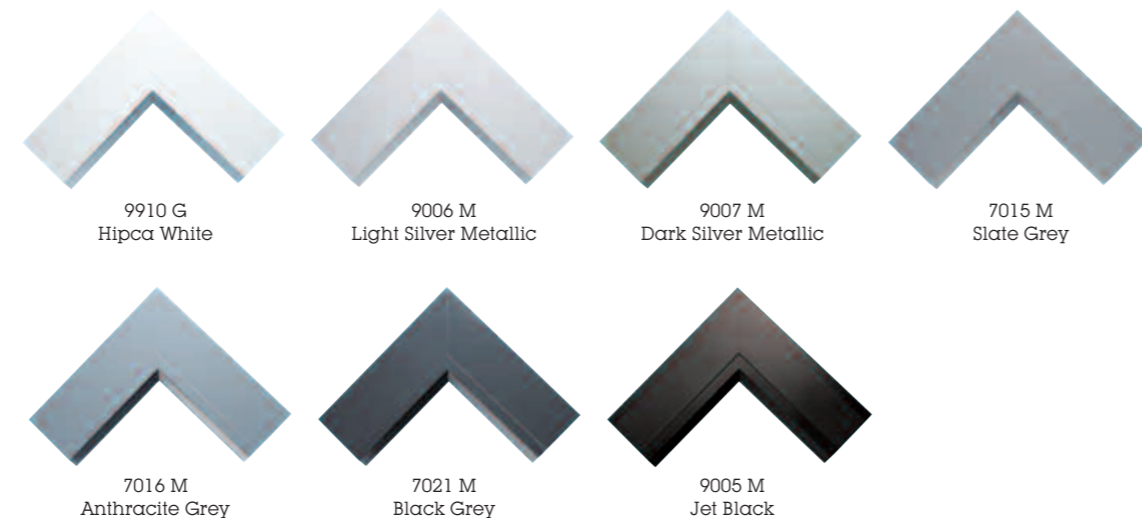

Origin Bi-fold doors are coated with an ultra durable polyester powder manufactured by Interpon, the world leader. With all this choice and the scope to have doors with different colours inside and out, your options are virtually limitless.

Bespoke colour options.

For those wishing to explore a wider range of options, take time to choose from hundreds of bespoke colours, making your Origin Bi-fold doors everything you ever dreamt of.

We are even able to meet your deadlines with this vast range. Just let us know your outline design ahead of time and confirm exact sizes when you are ready and we will manufacture according to your schedule, guaranteed.

Don't let your demanding deadlines compromise your design.

Find out more

Here is a selection of some of our most popular colour options, available on the 'Your lead time, NOT ours' service. Order your doors in any one of these 11 popular colours and we will manufacture according to your schedule, guaranteed.