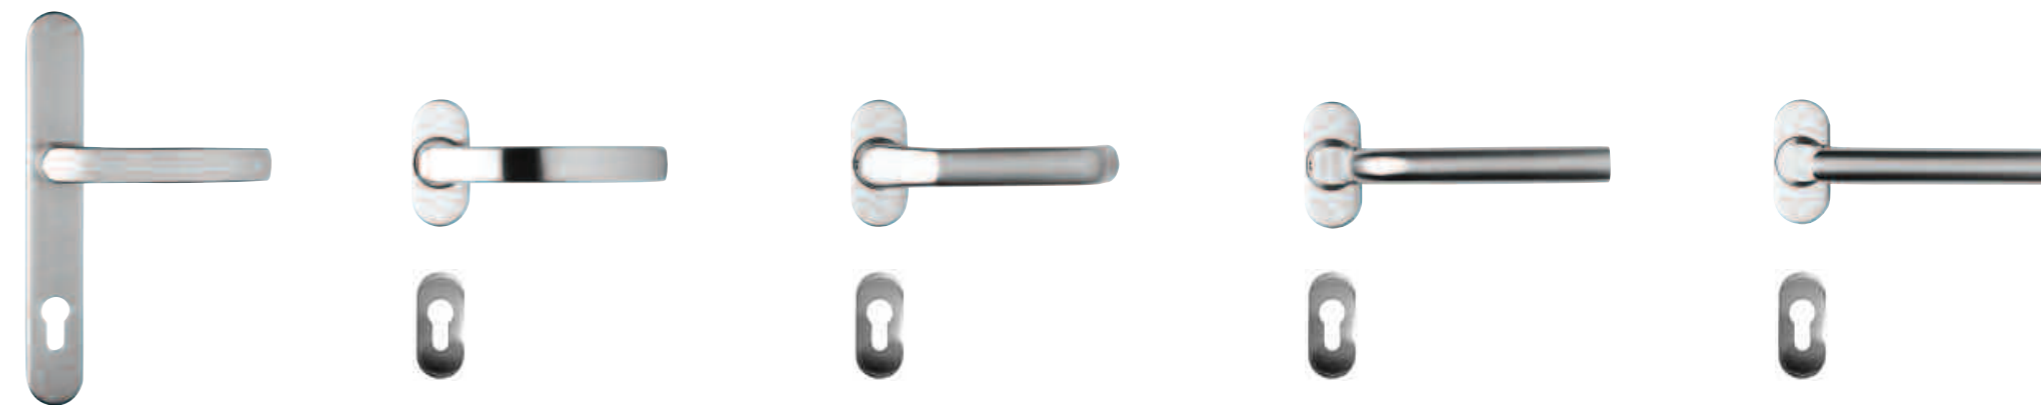

That's why our handles are given the same attention to detail as every other component. Whether you choose premium stainless steel or colour co-ordinated ones, you can be assured of a contemporary handle which offers the same faultless service as the doors themselves.

Security handle lever white (YSHLL-WH)

Security handle lever chrome (YSHLL-PC)

Security handle lever black (YSHLL-BL)

Security handle lever gold (YSHLL-PG)

Solid stainless steel handle with long back plate (Style 253/270)