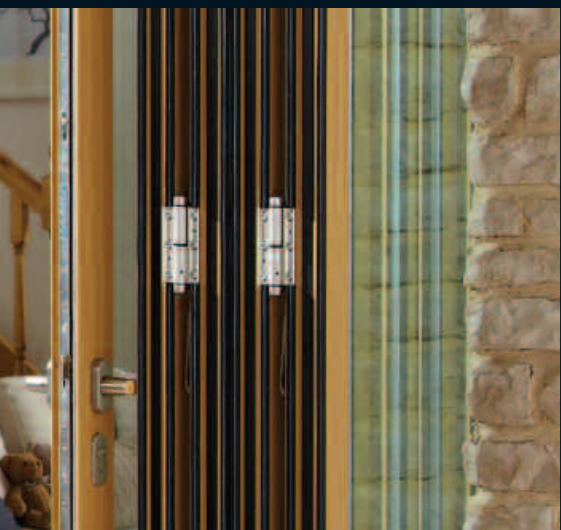

Find out more

Nothing is more important than safety and comfort in your home. That's why we've designed them into every Origin product.

The bi-fold door comes with a bespoke 'finger safe' gasket between each door leaf, which ensures that even when they are fully open and folded to their maximum extent, there is no gap for little fingers to get trapped in.

Cleverly the lead door is prevented from slamming or being caught by gusts of wind by a strong magnetic stay which holds the door in the open position.

The threshold design allows the bottom track to be encased in the floor and hides away the free-glide roller system to prevent little fingers from getting trapped.

All in all, a unique combination of safety features.

safety first.

always.