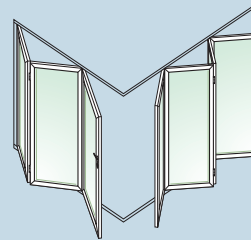

Solid stainless steel lever handle - comes with separate escutcheon (Style 303/280)

corner door options...

With our corner doors, you've got even more flexibility to pick and choose from a wealth of bi-fold options. Traditional corner or bay window style, they're guaranteed to bring a new slant to your favourite room.

3 and 1
door option

2 and 5
door option

2 and 3
door option

3 and 5
door option

1 and 3
door option

3 and 3
door option

1 and 4
door option

Bay 3 and 3